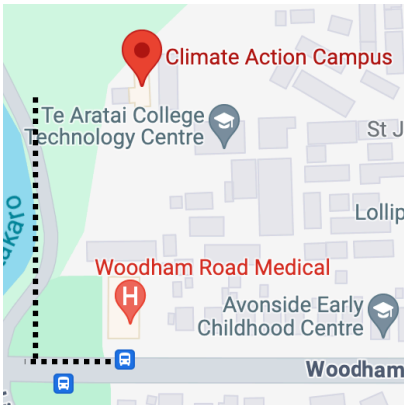

This document is about getting to
The White Room at the new site

The new site is at the Climate
Action Campus, 180 Avonside
Drive, Christchurch

We will be in the new space from
22 April 2024

Everyone will go to The White
Room at 180 Avonside Drive to
do art

If you come on the bus we can help you get to The White Room

If you come on the Orbiter bus the nearest stop is on Woodham Road

The bus stop is next to Woodham Road Pharmacy if you are traveling on the clockwise bus route

The bus stop is opposite Woodham Road Pharmacy if you are traveling on the anti-clockwise bus route

Then you need to walk 2 minutes to The White Room at Climate Action Campus

You can find more information about the Orbiter bus routes at www.metroinfo.co.nz/timetables/orbiter/