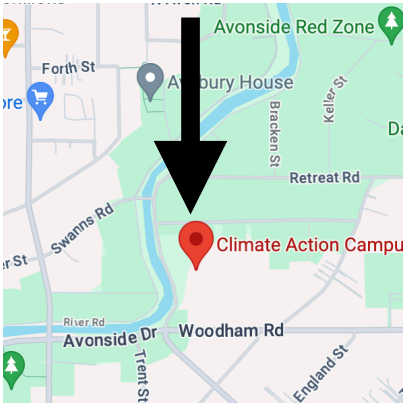

This document is about getting to
The White Room at the new site

The new site is at the Climate
Action Campus, 180 Avonside
Drive, Christchurch

We will be in the new space from
22 April 2024

Everyone will go to The White
Room at 180 Avonside Drive to
do art

If you come on the bus we can help you get to The White Room

If you come on the Orbiter bus the nearest stop is on Woodham Road

The bus stop is next to Woodham Road Pharmacy if you are traveling on the clockwise bus route

The bus stop is opposite Woodham Road Pharmacy if you are traveling on the anti-clockwise bus route

Then you need to walk 2 minutes to The White Room at Climate Action Campus

You can find more information about the Orbiter bus routes at www.metroinfo.co.nz/timetables/orbiter/