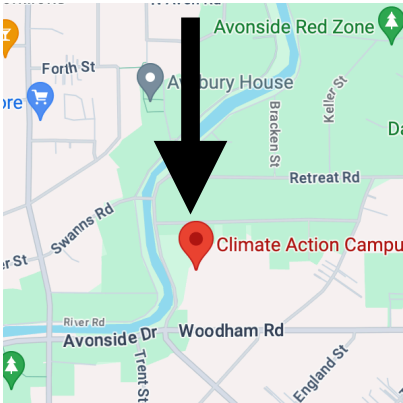

This document is about getting to
The White Room at the new site

The new site is at the Climate
Action Campus, 180 Avonside
Drive, Christchurch

We will be in the new space from
22 April 2024

Everyone will go to The White
Room at 180 Avonside Drive to
do art

If you come on the bus we can help you get to The White Room

If you come on the 60 bus the nearest stop is on Stanmore Road

The bus stop you need to get off is on Stanmore Road, just after Swans Road, if you coming from the bus exchange

The bus stop you need to get off is on Stanmore Road, next to the Food Factory Shop, if you are going towards the bus exchange

Then you need to walk 8 minutes to The White Room at Climate Action Campus