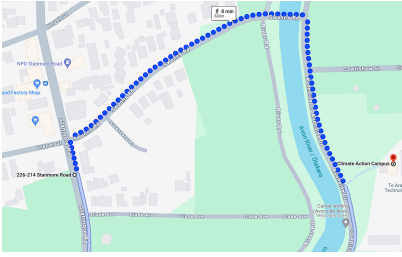

This document is about getting to
The White Room at the new site

The new site is at the Climate
Action Campus, 180 Avonside
Drive, Christchurch

We will be in the new space from
22 April 2024

Everyone will go to The White
Room at 180 Avonside Drive to
do art

If you come on the bus we can help you get to The White Room

If you come on the 60 bus the nearest stop is on Stanmore Road

The bus stop you need to get off is on Stanmore Road, just after Swans Road, if you coming from the bus exchange

The bus stop you need to get off is on Stanmore Road, next to the Food Factory Shop, if you are going towards the bus exchange

Then you need to walk 8 minutes to The White Room at Climate Action Campus